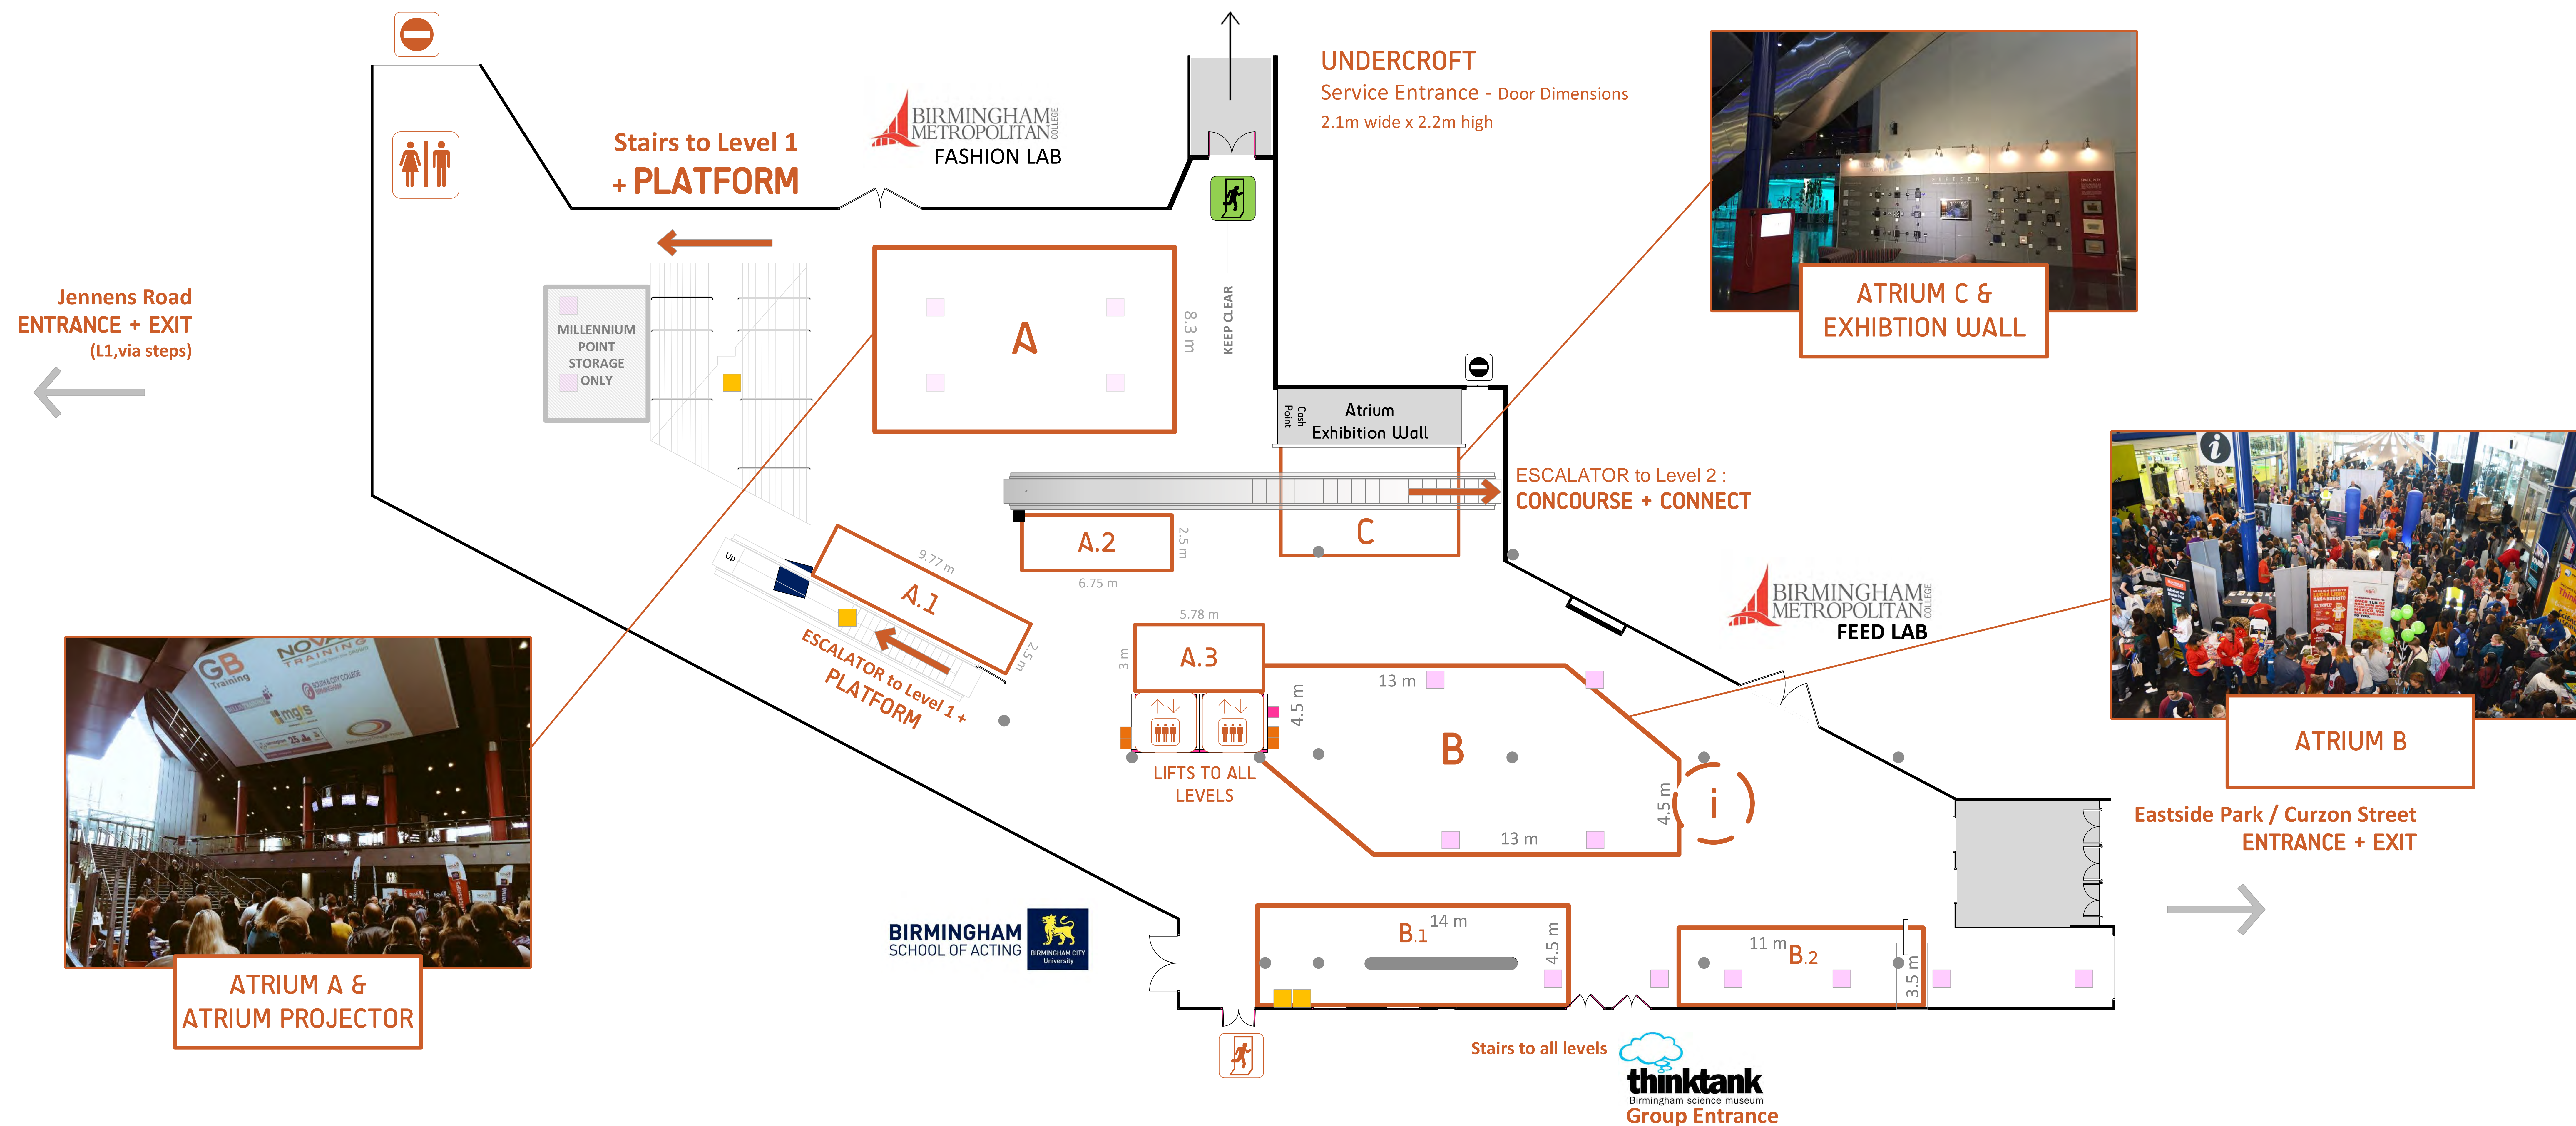

ATRIUM - Level 0

[Master Copy]

NOTES & KEY

Power Provision

- Accessible Power – 1 x 13amp three pin socket on 240v
- Accessible Power – Twin 13amp three pin socket on 240v
- Power – 4 x 13amp three pin socket on 240v*
- Power – 1 x 32a 3 Phase*

* Access to power must be arranged in advance

Building Features

- Signage Post
- ThinkTank Cabinet
- Building Pillar
- i Millennium Point Reception

Sizes of Atrium Zones

Zone A	Zone B	Zone C
A 112 m ²	B 133 m ²	C 40 m ²
A1 24.25 m ²	B1 63 m ²	
A2 16.9 m ²	B2 38.5 m ²	
A3 17.35 m ²		
170.5 m²	234.5 m²	40 m²