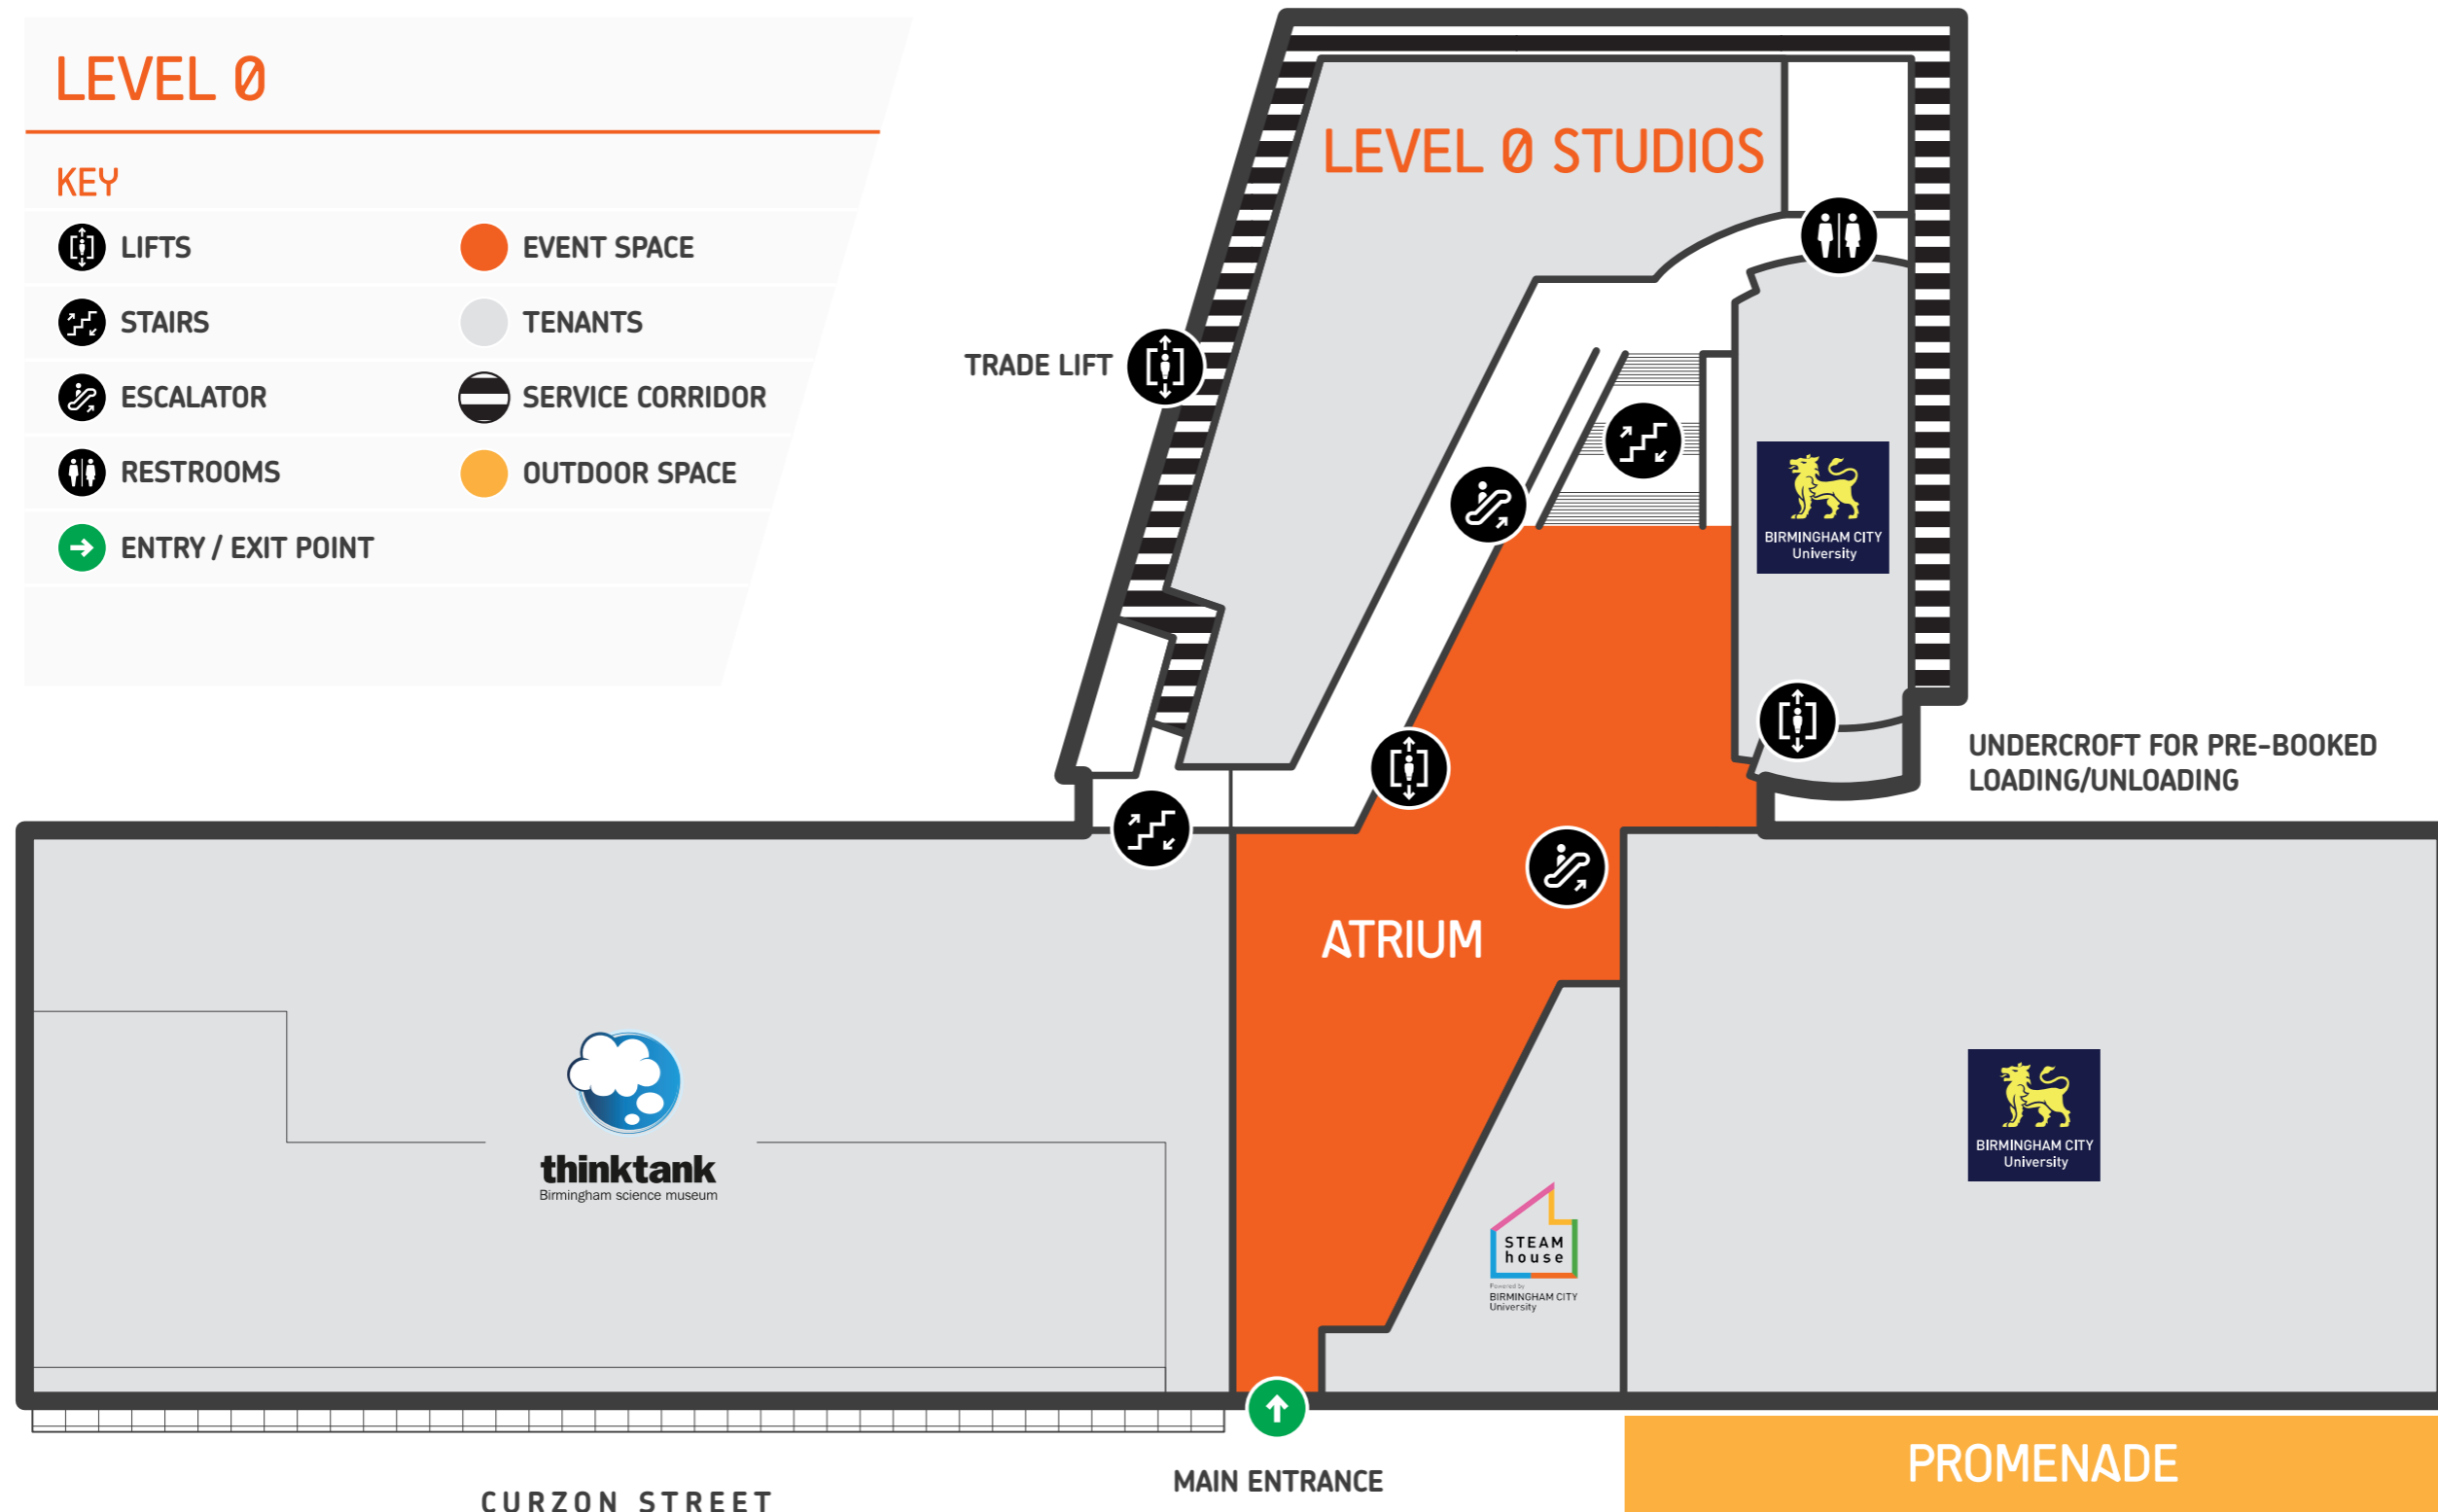

JENNENS ROAD
ROYAL BIRMINGHAM CONSERVATOIRE

LEVEL 0

KEY

- | | |
|--|--|
|  LIFTS |  EVENT SPACE |
|  STAIRS |  TENANTS |
|  ESCALATOR |  SERVICE CORRIDOR |
|  RESTROOMS |  OUTDOOR SPACE |
|  ENTRY / EXIT POINT | |

CARDIGAN STREET

CURZON STREET

MAIN ENTRANCE

PROMENADE