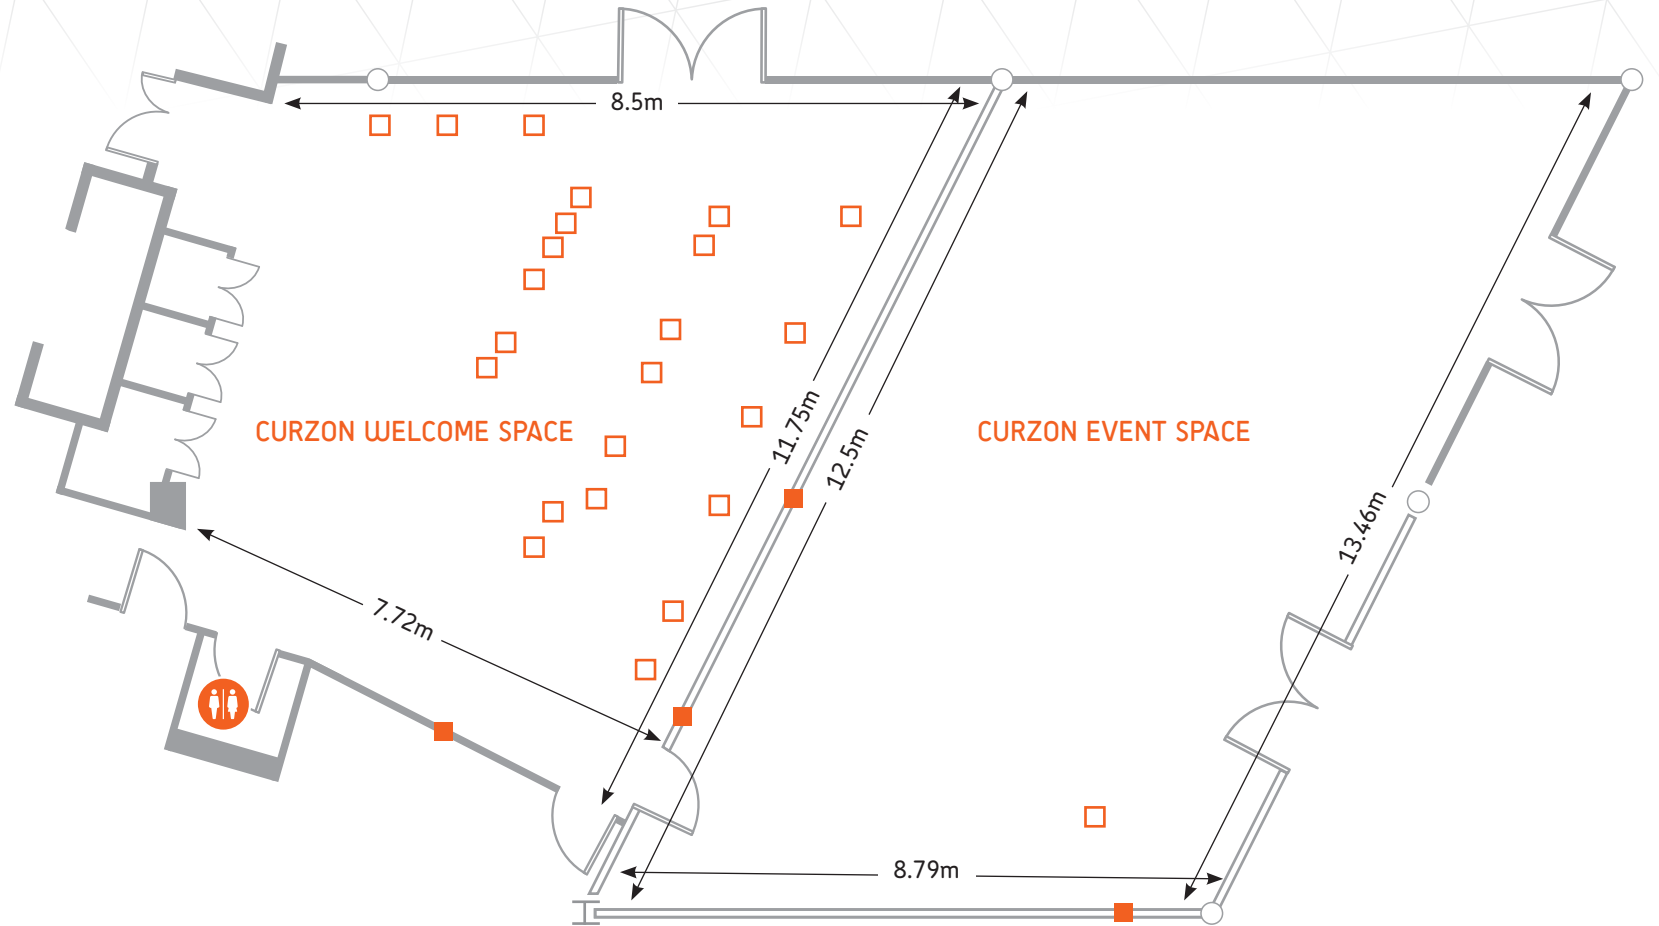

LEVEL 1 – EXPRESS

Floor Area

Express: 105.3m²

1: 14.5m²

2: 5.1m²

3: 12.5m²

Catering Area: 32.7m²

Key

- 13 amp single socket
- 85 inch wall mounted screen

LEVEL 4 – CURZON EVENT SUITE

Floor Area

Welcome Space: 85.2m²

Event Suite: 108.4m²

Key

□ 13 amp single socket

■ 13 amp single wall socket

🚻 W/C

LEVEL 4 – CURZON 1

Floor Area

67.6m²

Key

□ 13 amp single socket

■ 13 amp single wall socket

LEVEL 4 – CURZON 2