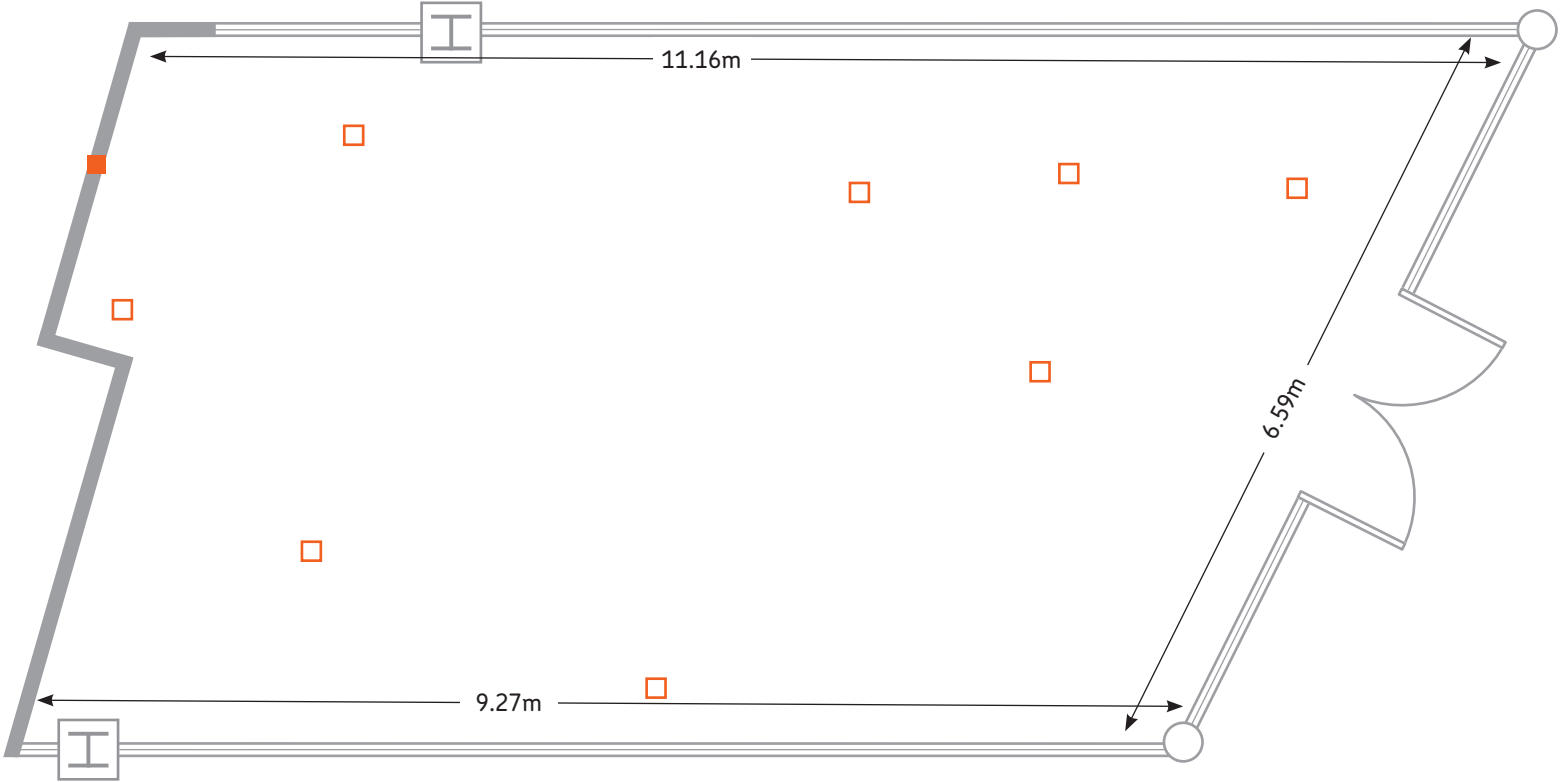

LEVEL 1 – EXPRESS

Floor Area

Express: 105.3m²

1: 14.5m²

2: 5.1m²

3: 12.5m²

Catering Area: 32.7m²

Key

- 13 amp single socket
- 85 inch wall mounted screen

LEVEL 4 – CURZON EVENT SUITE

Floor Area

Welcome Space: 85.2m²

Event Suite: 108.4m²

Key

□ 13 amp single socket

■ 13 amp single wall socket

🚻 W/C

LEVEL 4 – CURZON 1

Floor Area

67.6m²

Key

□ 13 amp single socket

■ 13 amp single wall socket

LEVEL 4 – CURZON 2

Floor Area
60.4m²

Key

- 13 amp single socket
- 13 amp single wall socket

LEVEL 4 – CURZON 3

Floor Area
60.4m²

- Key
- 13 amp single socket
 - 13 amp single wall socket

LEVEL 4 – CURZON 4

Floor Area