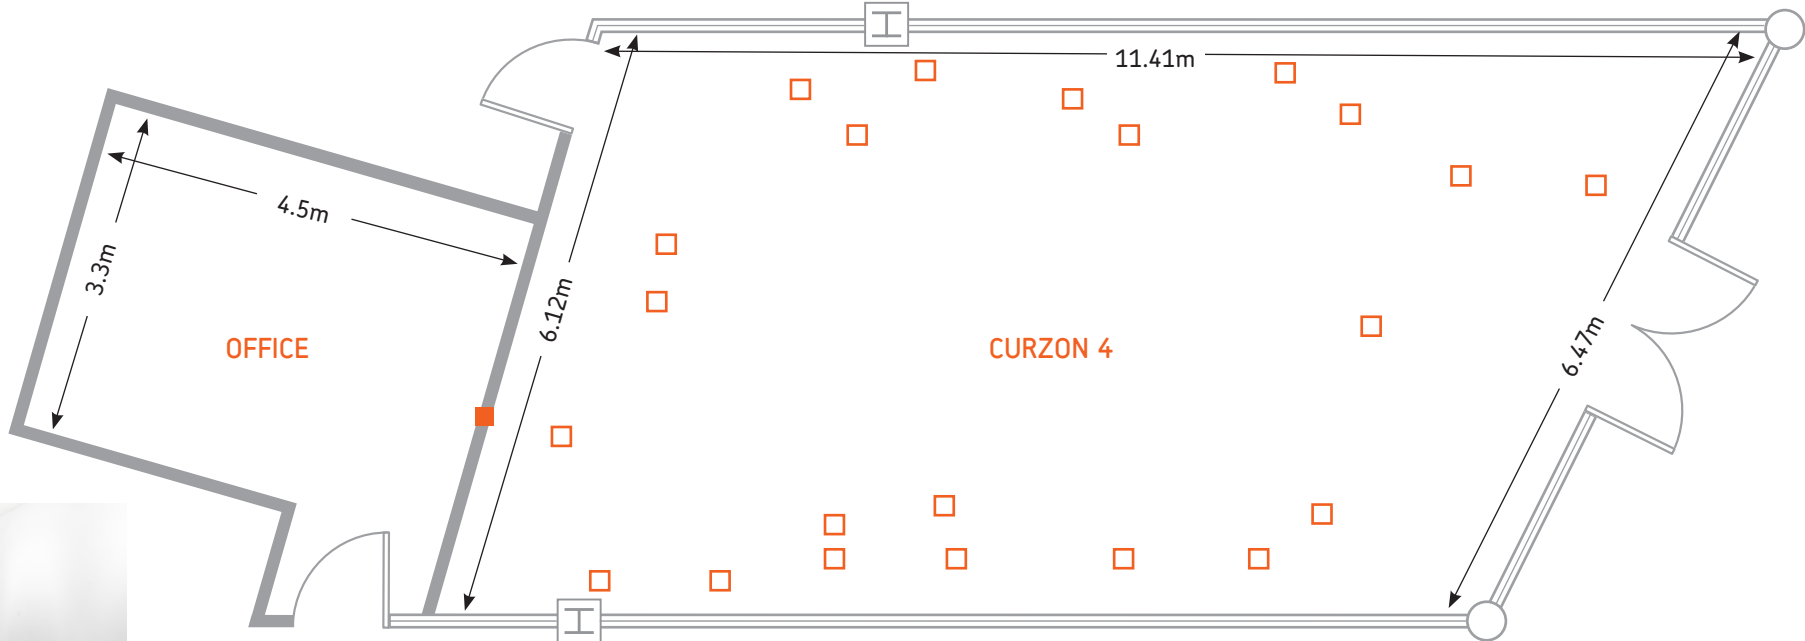

LEVEL 1 – EXPRESS

Floor Area

Express: 105.3m²

1: 14.5m²

2: 5.1m²

3: 12.5m²

Catering Area: 32.7m²

Key

Floor Area
60.4m²

Key

- 13 amp single socket
- 13 amp single wall socket

LEVEL 4 – CURZON 3

Floor Area
60.4m²

- Key
- 13 amp single socket
 - 13 amp single wall socket

LEVEL 4 – CURZON 4

Floor Area

Curzon 4: 65.0m²

Office: 16.1m²

Key

- 13 amp single socket
- 13 amp single wall socket

LEVEL 4 – CURZON 5

Floor Area

74.1m²

Key