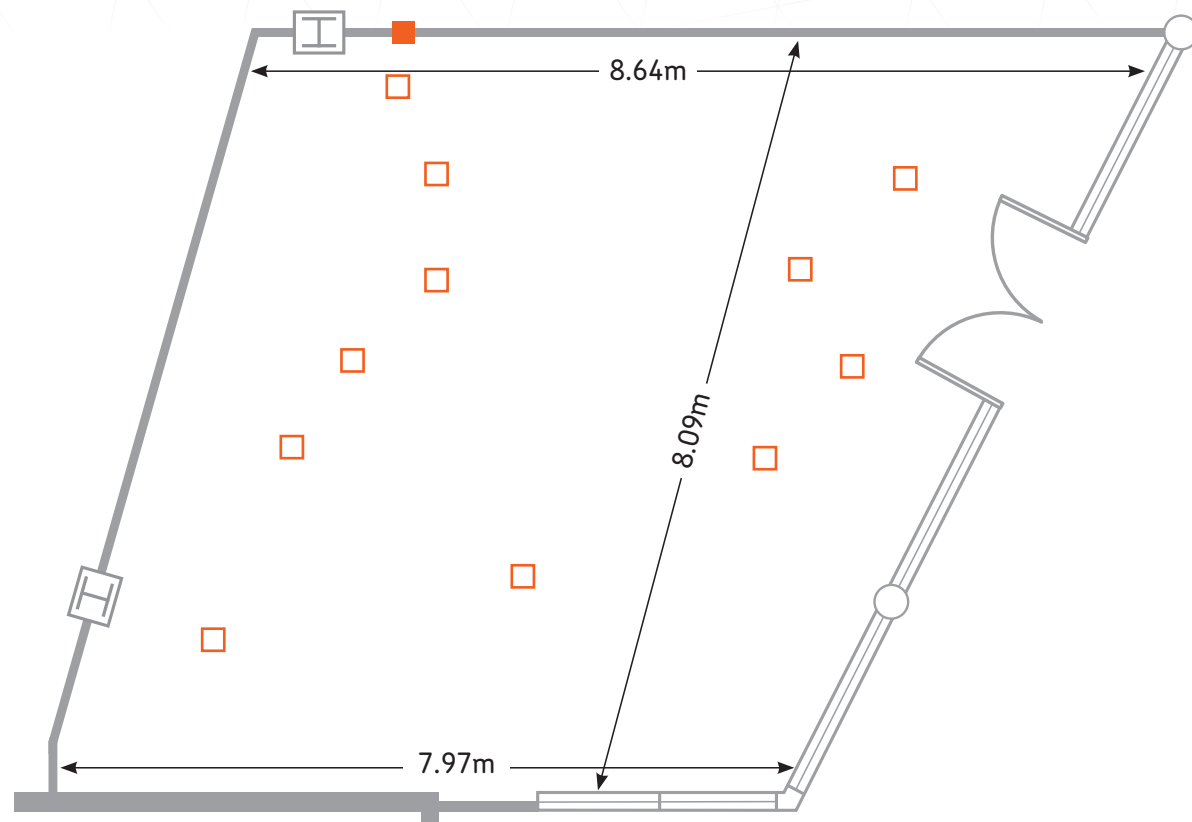

LEVEL 1 – EXPRESS

Floor Area

Express: 105.3m²

1: 14.5m²

2: 5.1m²

3: 12.5m²

Catering Area: 32.7m²

Key

- 13 amp single socket
- 85 inch wall mounted screen

LEVEL 4 – CURZON EVENT SUITE

Floor Area

Welcome Space: 85.2m²

Event Suite: 108.4m²

Key

□ 13 amp single socket

■ 13 amp single wall socket

🚻 W/C

LEVEL 4 – CURZON 1

Floor Area

67.6m²

Key

□ 13 amp single socket

■ 13 amp single wall socket

LEVEL 4 – CURZON 2

Floor Area
60.4m²

Key

- 13 amp single socket
- 13 amp single wall socket

LEVEL 4 – CURZON 3

Floor Area
60.4m²

- Key
- 13 amp single socket
 - 13 amp single wall socket

LEVEL 4 – CURZON 4

Floor Area