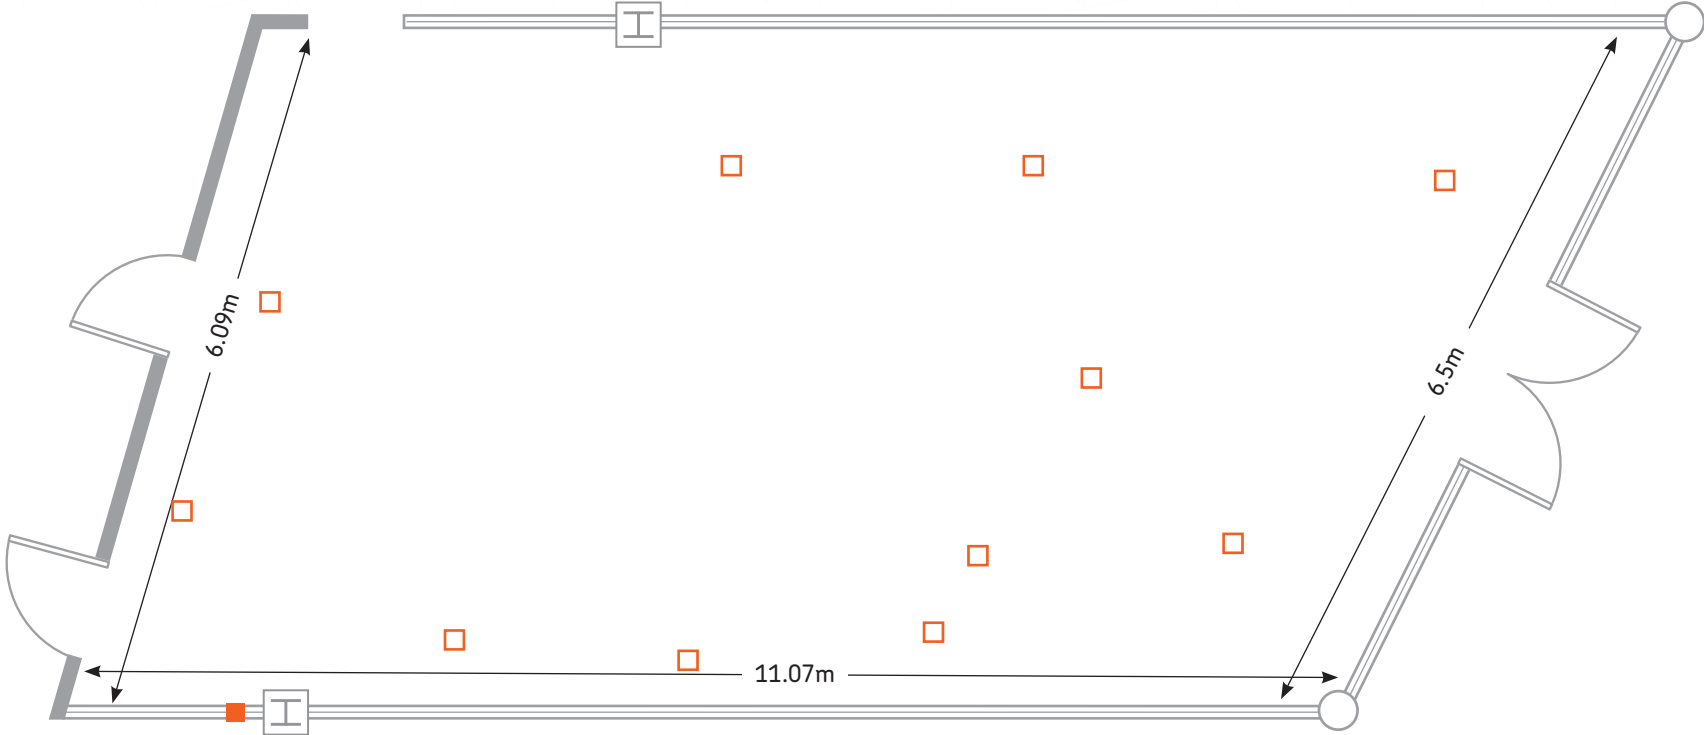

LEVEL 1 – EXPRESS

Floor Area

Express: 105.3m²

1: 14.5m²

2: 5.1m²

3: 12.5m²

Catering Area: 32.7m²

Key

Floor Area
60.4m²

Key

- 13 amp single socket
- 13 amp single wall socket

LEVEL 4 – CURZON 3

Floor Area
60.4m²

- Key
- 13 amp single socket
 - 13 amp single wall socket

LEVEL 4 – CURZON 4

Floor Area

Curzon 4: 65.0m²

Office: 16.1m²

Key

- 13 amp single socket
- 13 amp single wall socket

LEVEL 4 – CURZON 5

Floor Area

74.1m²

Key